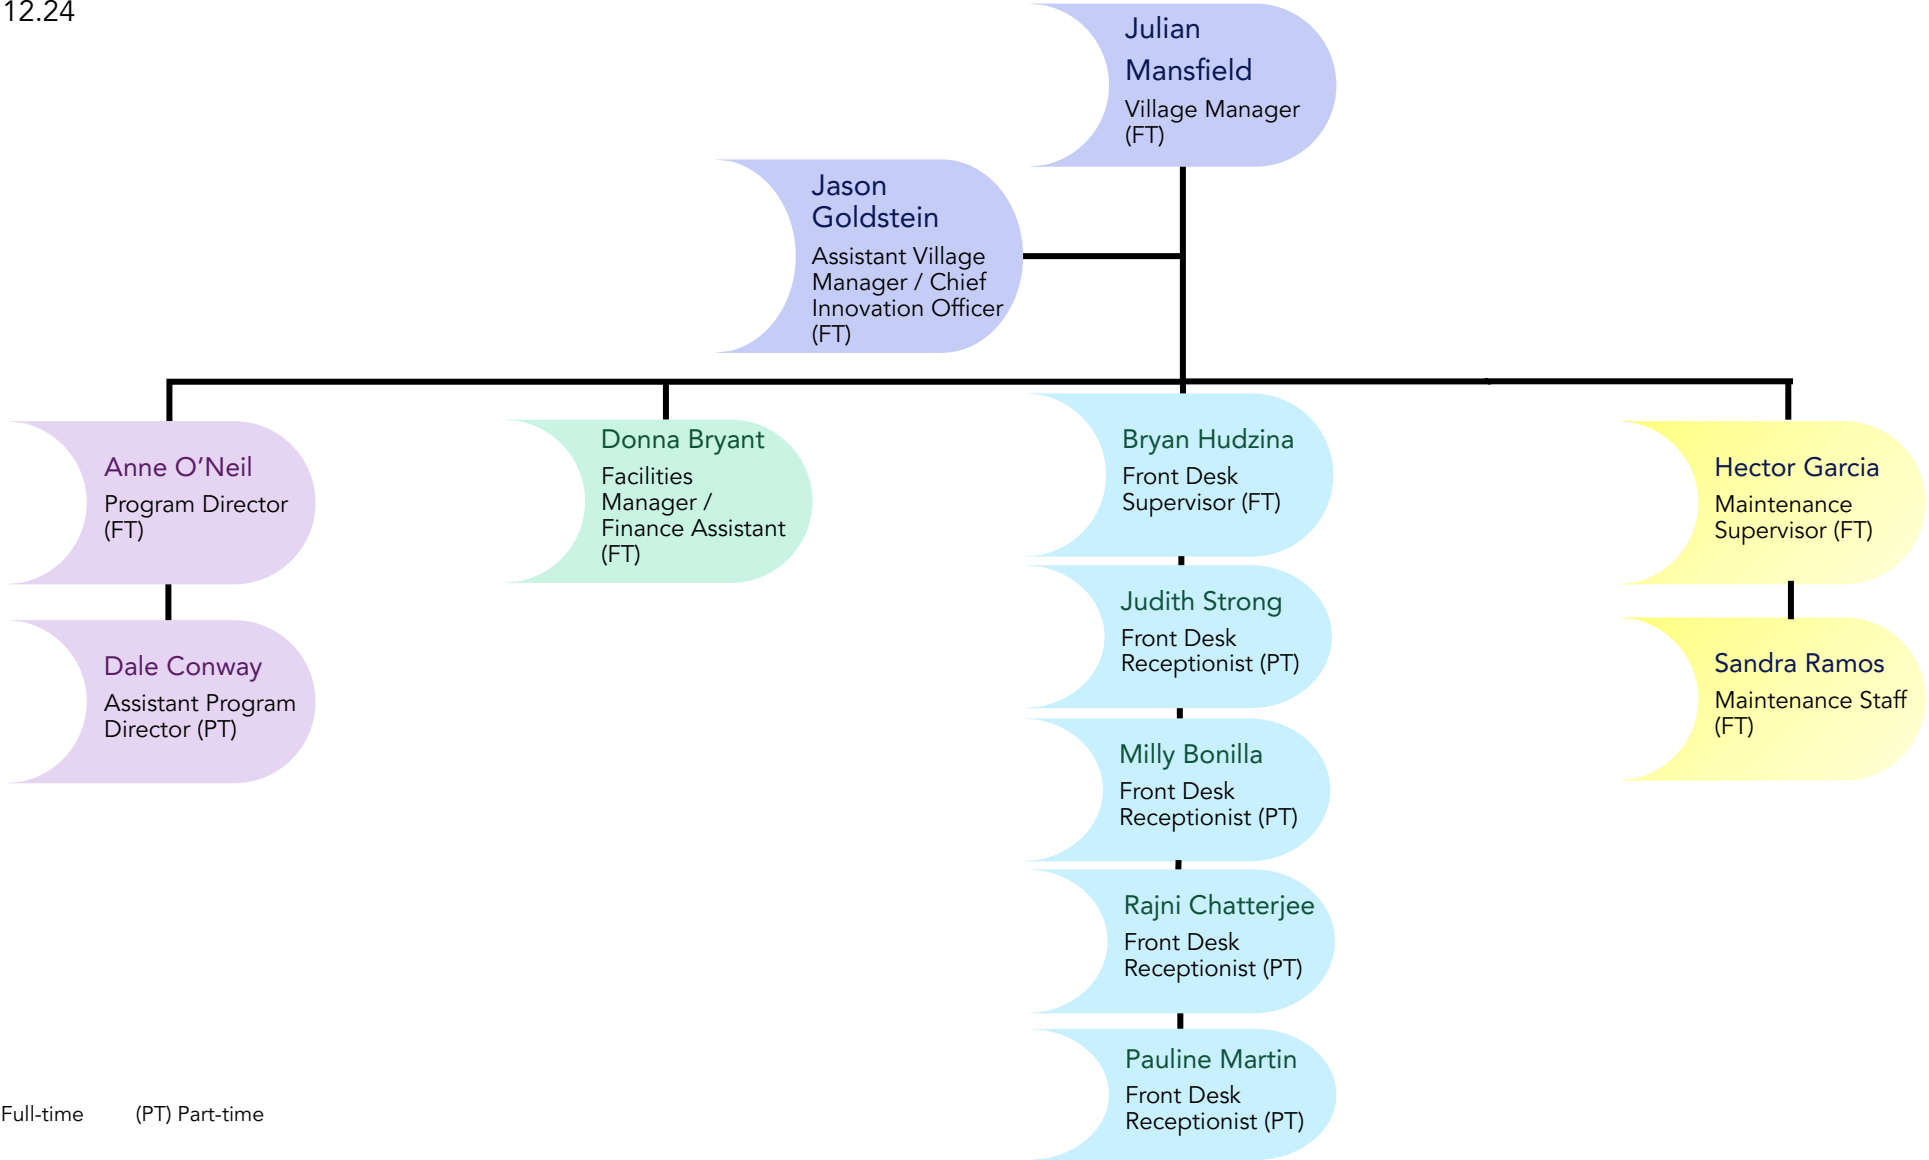

Village of Friendship Heights

Staff Organization chart

3.12.24

(FT) Full-time (PT) Part-time