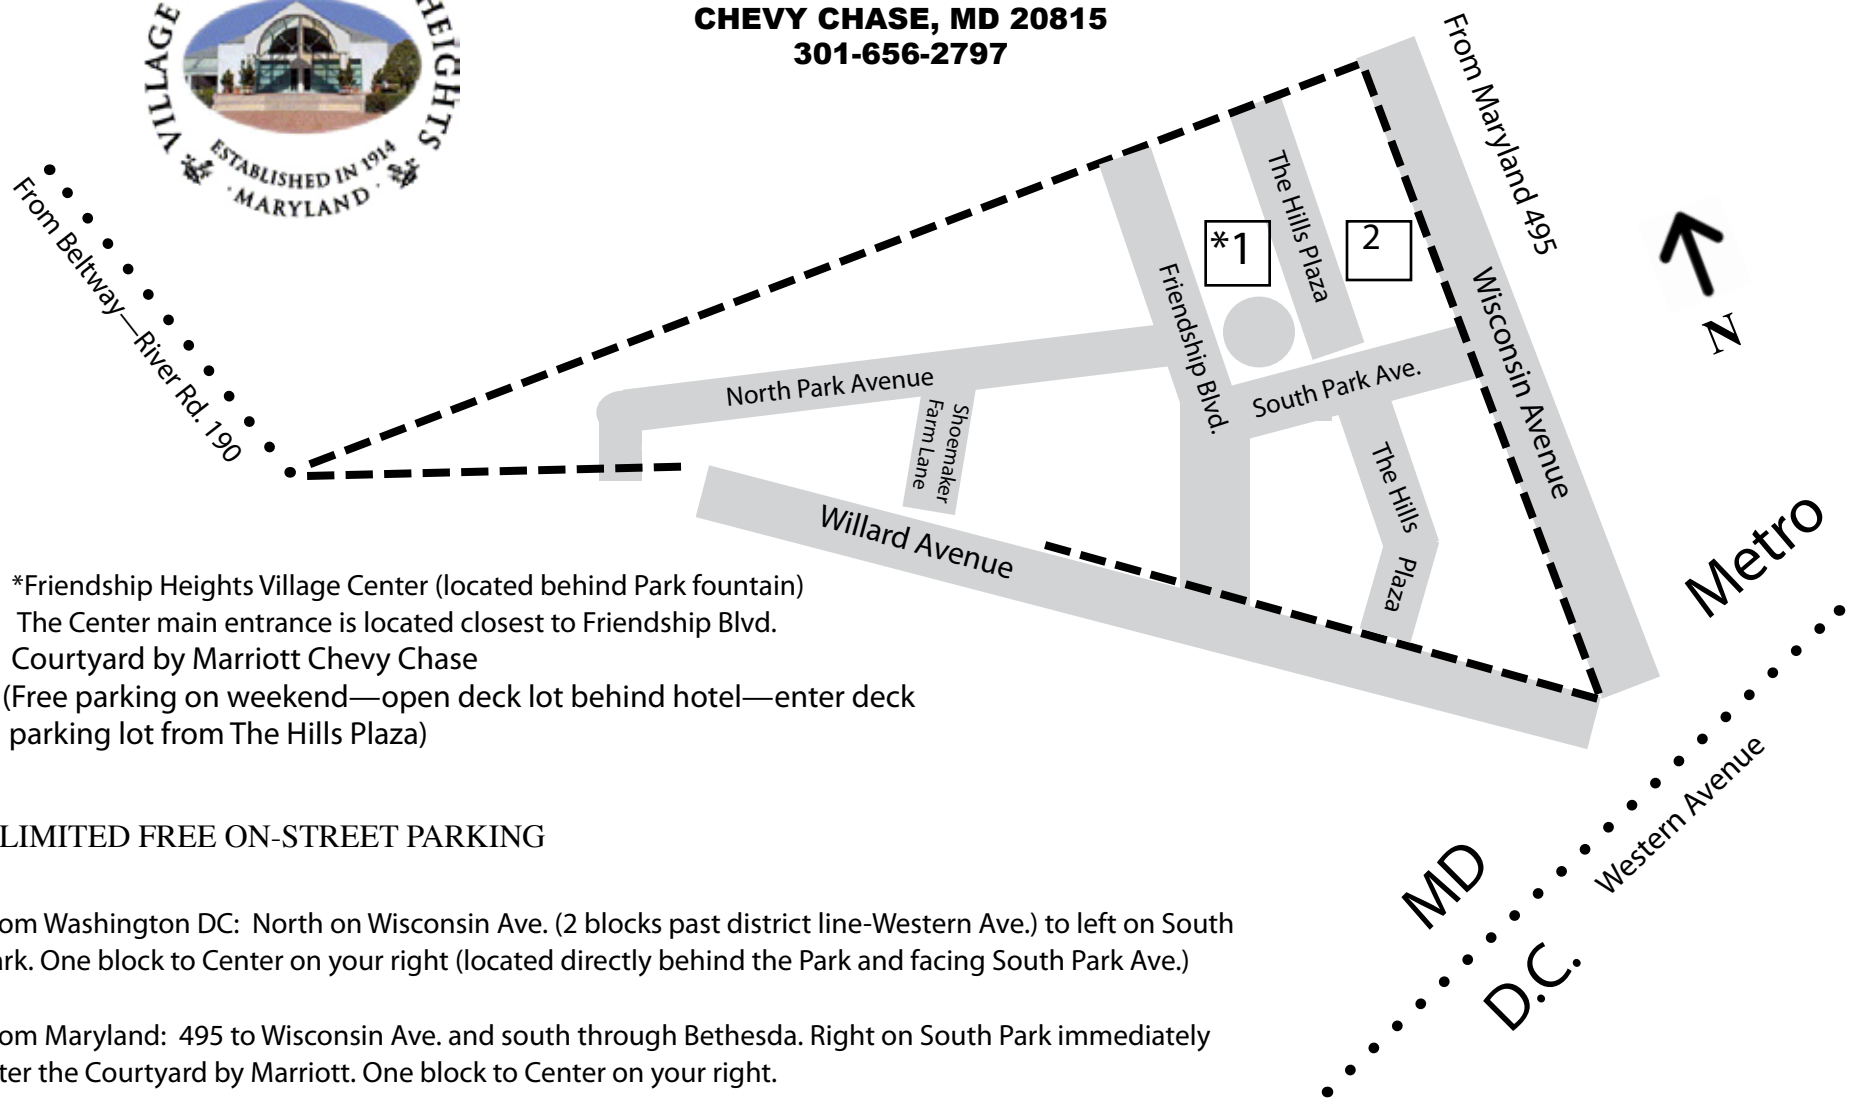

**VILLAGE OF FRIENDSHIP HEIGHTS
COMMUNITY CENTER
4433 SOUTH PARK AVENUE
CHEVY CHASE, MD 20815
301-656-2797**

BETHESDA

1. *Friendship Heights Village Center (located behind Park fountain)
The Center main entrance is located closest to Friendship Blvd.
2. Courtyard by Marriott Chevy Chase
(Free parking on weekend—open deck lot behind hotel—enter deck parking lot from The Hills Plaza)

*** LIMITED FREE ON-STREET PARKING**

From Washington DC: North on Wisconsin Ave. (2 blocks past district line-Western Ave.) to left on South Park. One block to Center on your right (located directly behind the Park and facing South Park Ave.)

From Maryland: 495 to Wisconsin Ave. and south through Bethesda. Right on South Park immediately after the Courtyard by Marriott. One block to Center on your right.

From Virginia: 495 across The American Legion Memorial Bridge to River Road south toward Washington. Three miles to left on Willard (first light past Little Falls Pkwy). Left on Friendship Blvd. Center on your right after crossing over South Park Ave.

From METRO: 2 blocks north on Wisconsin Ave. to left on South Park. One block to Center on your right.